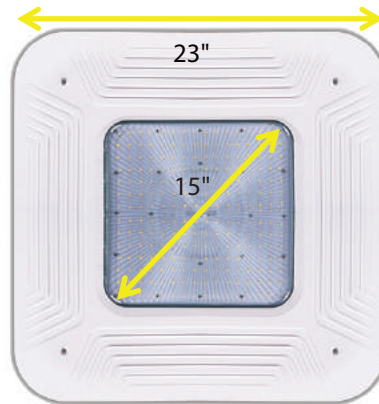

LED 23" EXTERNAL DRIVER PLATE CANOPY

[Get Quote](#)

Model No. KL-CP-150W-H3-M2-N-XX
Input Voltage 100-277V
Power 150W
Lumen output 19000-20000LM

150W