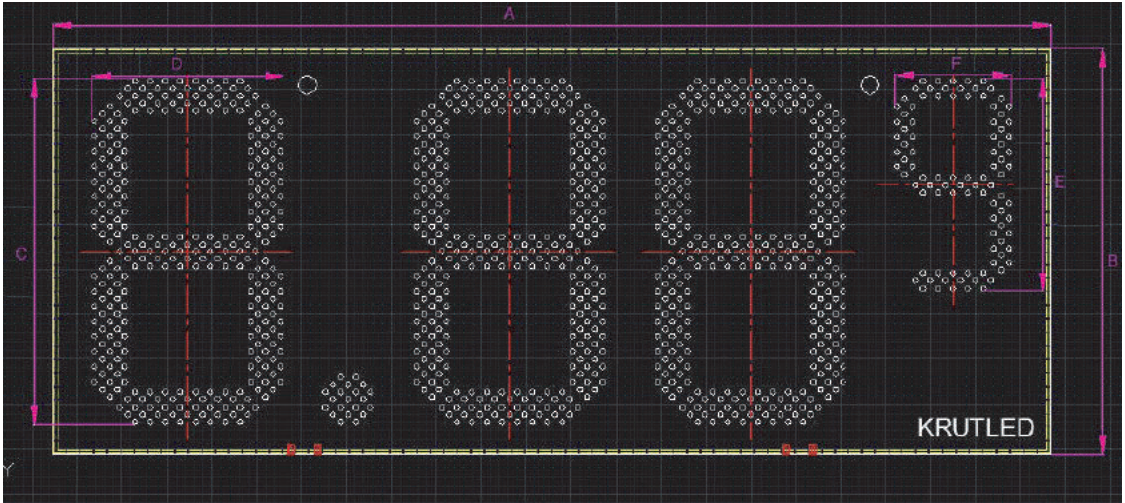

LED GAS PRICE CHANGER

Get Quote

GREEN, RED, WHITE COLOR OPTIONS

LED Quantity	Red		Green/White		Net Weight (per face)	
	Max Watt	Min. Intensity	Max Watt	Min. Intensity		
12"	534	33.2 W	2670 cd	48 W	4272 cd	27 lb
16"	1041	60.5 W	5205 cd	87.4 W	8328 cd	45 lb
18"	1146	66.2 W	5730 cd	97.4 W	9168 cd	54 lb
20"	1164	66.2 W	5820 cd	95.8 W	9312 cd	67 lb
24"	1959	113.4 W	9795 cd	159.6 W	15672 cd	95 lb
32"	2532	143.6 W	12660 cd	208 W	20256 cd	155 lb