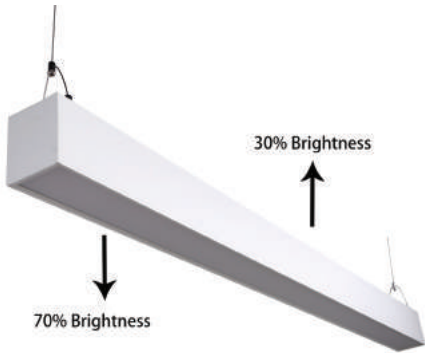

# LED STRIP LIGHT

[Get Quote](#)

Black

Grey

White

**DOWN ONLY LIGHT**

Model No. KLHF60T8XX8F  
 Dimension 1.3"W x 1.38"H Power 60W  
 Lumen output 8400LM  
 Input Voltage 100-277V

**UP/DOWN LIGHT**