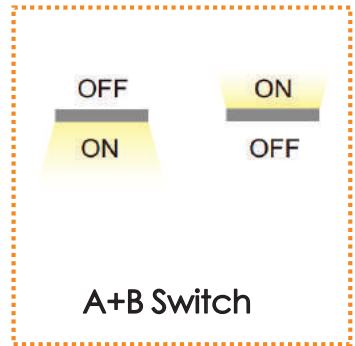

UP/DOWN LIGHT

Model No. KLHF60T8XX8F
Dimension 1.3"W x 1.38"H Power 60W
Lumen output 8400LM
Input Voltage 100-277V