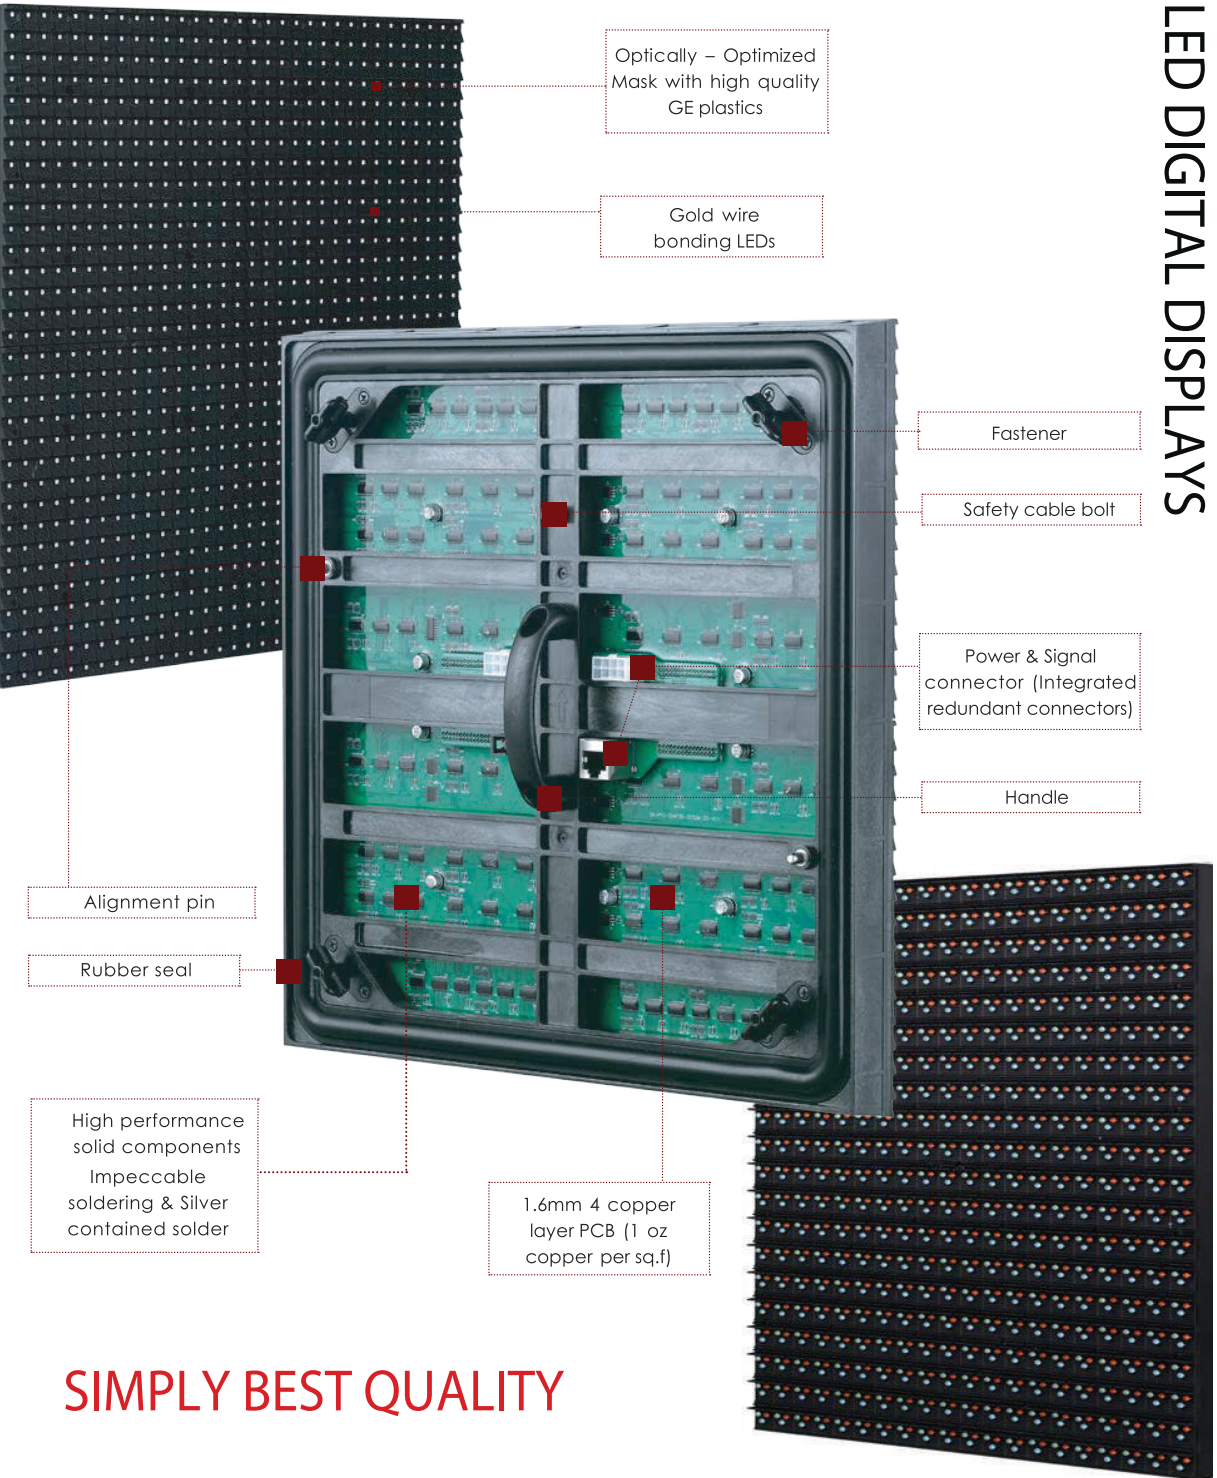

**MULTIPLE CONFIGURATIONS CAN BE ATTAINED, LARGE AND SMALL, FOR ANY SIZE DISPLAY WITH OUR MODULE BOARD OPTIONS**

LED DIGITAL DISPLAYS

Optically - Optimized Mask with high quality GE plastics

Gold wire bonding LEDs