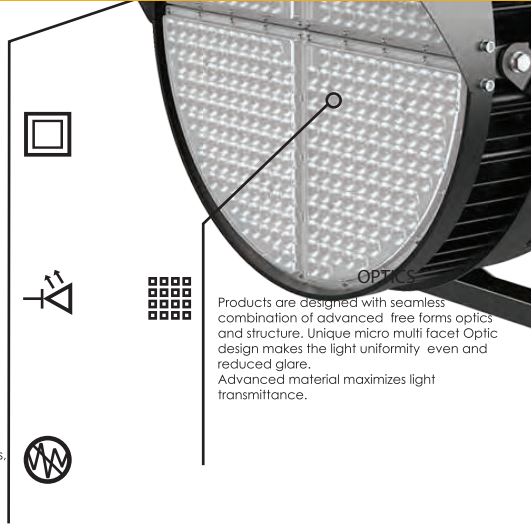

LED SPORTS FIELD LIGHTING

SOLID STATE DESIGN

**SMALL ELECTRON
GREAT POWER**

Adoption advanced technology,
photoelectric conversion in most efficient
method, energy saving, and producing more
lights out

NO ELECTRICAL INTERFERENCE

**THERMAL
MANAGMENT**

Seamless link of aerometal materials
and numerous vents on
heat sink improved heat
management, keeps away from all
field heat, ensures the stability of light
system

CONTROL SYSTEM

EASY OF INSTALLATION

Adjustable beam angle,up to 240°

Products are designed with seamless
combination of advanced free forms optics
and structure. Unique micro multi facet Optic
design makes the light uniformity even and
reduced glare.
Advanced material maximizes light
transmittance.