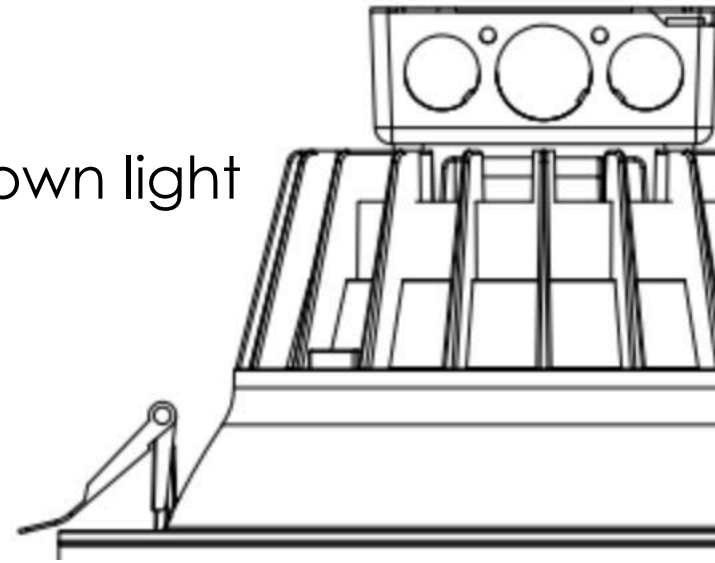

Universal voltage down light

Easy & cost effective install for new construction