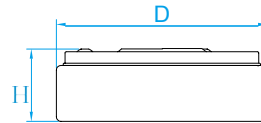

Model No. KLC273
Dimension 11"D x 4-1/2"H
Lamp (1) medium or GU24 base
18W integral LED 1340 lumens

Model No. KLC239
Dimension 14"D x 3-1/2"H
Lamp (2) medium or GU24 base
25W integral LED 2150 lumens