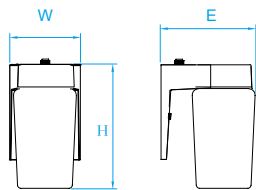

Model No. KLO011
Dimension 4-3/8"W x 7-5/8"H x 6-1/8"E
Lamp (1) medium or GU24 base
10W integral LED 400 lumens

Model No. KLO012
Dimension 6"W x 6-3/4"H x 7"E
Lamp (1) medium or GU24 base
10W integral LED 400 lumens