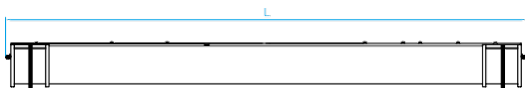

Built-in Emergency Available.

Model No. KLC266
Dimension 11-3/4"D x 5-1/8"H
Lamp 18W integral LED 1400 lumens

Model No. KLC265
Dimension 14-1/2"D x 5-3/4"H
Lamp 25W integral LED 2150 lumens

Model No. KLC263
Dimension 16"D x 6"H
Lamp 30W integral LED 2600 lumens

Model No. KLC267
Dimension 17-3/4"D x 6"H
Lamp 37W integral LED 3250 lumens

Close-to-Ceiling

Model No. KLC019
Dimension 24-1/8"L x 11-1/2"W x 4-3/8"H
Lamp 38W integral LED 2850 lumens

Model No. KLC005
Dimension 48-1/4"L x 11-1/2"W x 4-3/8"H
Lamp 65W integral LED 5200 lumens