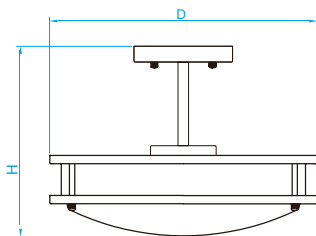

Model No. KLC229
Dimension 11-3/4"D x 10-1/2"H
Lamp (1) medium or GU24 base
18W integral LED 1400 lumens

Model No. KLC187
Dimension 14-1/2"D x 11"H
Lamp (2) medium or GU24 base
25W integral LED 2150 lumens

Model No. KLC204
Dimension 16"D x 11-1/2"H
Lamp (2) medium or GU24 base
30W integral LED 2600 lumens

Model No. KLP079
Dimension 17-3/4"D x 11-1/2"H
Lamp (4) medium or GU24 base
42W integral LED 3250 lumens

Model No. KLC301
Dimension 20-1/2"D x 11-3/8"H
Lamp (4) medium or GU24 base
42W integral LED 3500 lumens

Model No. KLC243
Dimension 24-1/8"D x 12"H
Lamp (4) medium or GU24 base
42W integral LED 3450 lumens