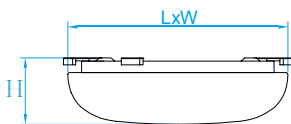

Model No. KLC047
Dimension 11"L x 11"W x 3-3/8"H
Lamp (1) medium or GU24 base
18W integral LED 1340 lumens

Model No. KLC046
Dimension 14"L x 14"W x 3-1/2"H
Lamp (2) medium or GU24 base
25W integral LED 2150 lumens

Model No. KLC045
Dimension 19"L x 19"W x 3-3/8"H
Lamp 37W integral LED 3250 lumens