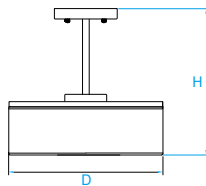

Model No. KLC161
Dimension 11-3/4"D x 12"H
Lamp (1) medium or GU24 base
18W integral LED 1200 lumens

Model No. KLC164
Dimension 14-1/2"D x 12"H
Lamp (2) medium or GU24 base
25W integral LED 1850 lumens

Model No. KLC165
Dimension 16"D x 12"H
Lamp (3) medium or GU24 base
30W integral LED 2150 lumens

Model No. KLC166
Dimension 17-3/4"D x 12"H
Lamp (3) medium or GU24 base
37W integral LED 2900 lumens