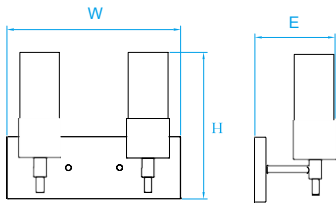

Model No. KLV073
Dimension 12"W x 11"H x 5-1/2"E
Lamp (2) medium or GU24 base