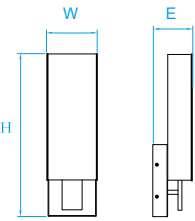

Model No. KLW189
Dimension 5"W x 16"H x 3-3/4"E
Lamp 16W integral LED 1000 lumens