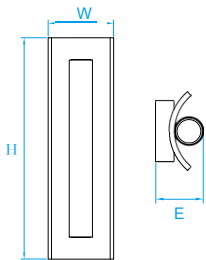

Model No. KLW201
Dimension 5-3/4"W x 20"H x 4"E
Lamp 15W integral LED 900 lumens