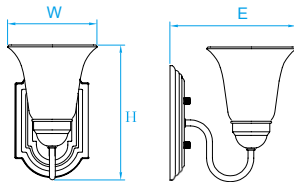

Model No. KLV267
Dimension 4-1/2"W x 8-1/2"H x 7"E
Lamp (1) medium or GU24 base