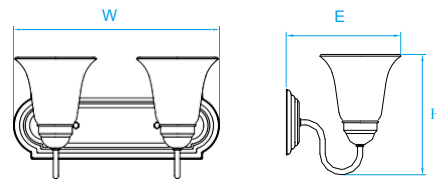

Model No. KLV009
Dimension 14"W x 8-1/2"H x 7"E
Lamp (2) medium or GU24 base