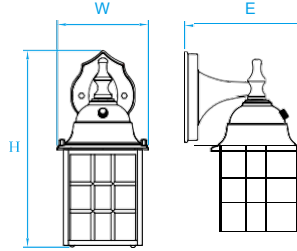

Model No. KLO008
Dimension 6"W x 12"H x 7-3/4"E
Lamp (1) medium or GU24 base