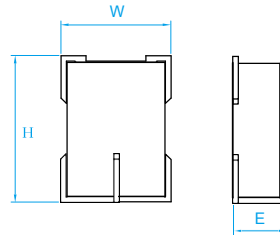

Model No. K LW195
Dimension 8-3/4"W x 10-7/8"H x 3-7/8"E
Lamp 15W integral LED 1000 lumens