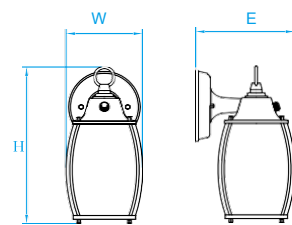

Model No. KLO057
Dimension 6-1/2"W x 10-1/4"H x 6"E
Lamp (1) medium or GU24 base
10W integral LED 550 lumens