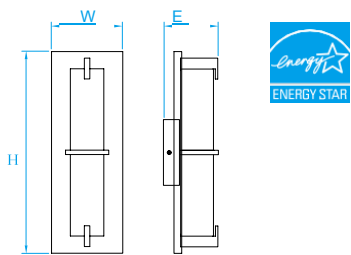

Model No. K LW183
Dimension 9-3/4"W x 4-1/2"H x 4"E
Lamp 9W integral LED 600 lumens