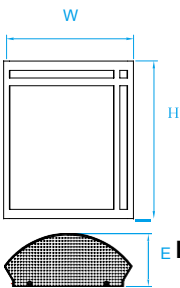

Model No. KLV068
Dimension 8-1/2"W x 10-3/8"H x 3-1/2"E
Lamp (2) medium or GU24 base
14W integral LED 1100 lumens