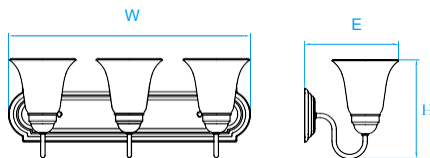

Model No. KLV203
Dimension 24"W x 8-1/2"H x 7"E
Lamp (3) medium or GU24 base