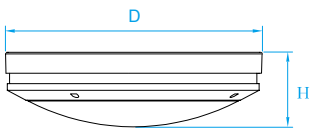

Pendant

Model No. KLO088
Dimension 4-1/2"W x 8"H x 7-1/4"E
Lamp 9W integral LED 600 lumens

Model No. KLO089
Dimension 4-1/2"W x 12"H x 7-1/4"E
Lamp 18W integral LED 1200 lumens

Outdoor

Model No. KLO048
Dimension 12-7/8"D x 3-7/8"H
Lamp (2) medium or GU24 base
22W integral LED 1400 lumens