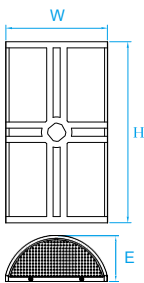

Model No. KLW056
Dimension 8-7/8"W x 14"H x 3-1/2"E
Lamp (2) medium or GU24 base
16W integral LED 1050 lumens