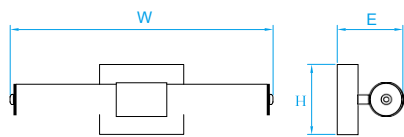

Model No. K LW198
Dimension 18"W x 4-3/4"H x 4-1/2"E
Lamp (2) medium or GU24 base
14W integral LED 1000 lumens