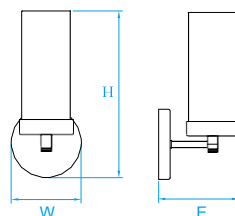

Model No. KLV234
Dimension 5-1/2"W x 11"H x 4-3/4"E
Lamp (1) medium or GU24 base