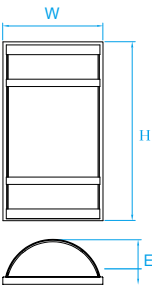

Model No. KLW149
Dimension 8"W x 14-1/4"H x 3-1/2"E
Lamp (2) medium or GU24 base
16W integral LED 1100 lumens