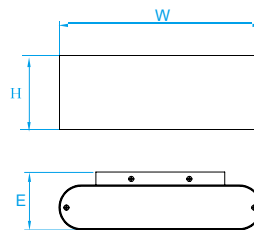

Model No. K LW194
Dimension 12-1/2"W x 4-1/2"H x 3-5/8"E
Lamp 15W integral LED 720 lumens