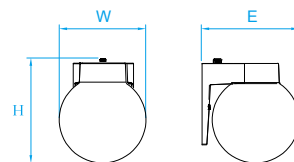

Model No. KLO011
Dimension 4-3/8"W x 7-5/8"H x 6-1/8"E
Lamp (1) medium or GU24 base
10W integral LED 400 lumens

Model No. KLO012
Dimension 6"W x 6-3/4"H x 7"E
Lamp (1) medium or GU24 base
10W integral LED 400 lumens