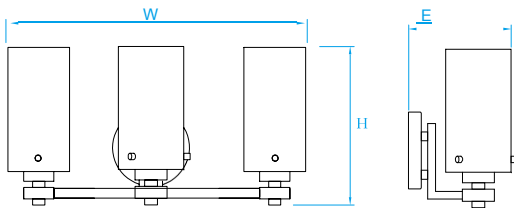

Model No. KLV123
Dimension 22-1/2"W x 9-1/2"H x 6"E
Lamp (3) medium or GU24 base