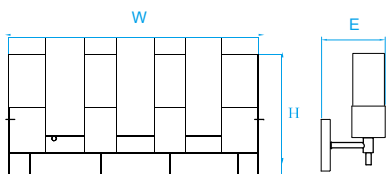

Model No. KLV080
Dimension 30"W x 11"H x 5-1/2"E
Lamp (4) medium or GU24 base