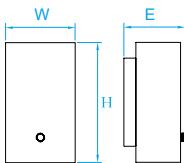

Model No. KLV138
Dimension 4-3/4"W x 7-1/2"H x 4"E
Lamp (1) medium or GU24 base