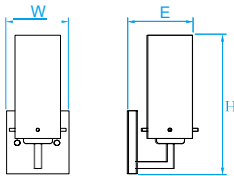

Model No. KLV073
Dimension 12"W x 11"H x 5-1/2"E
Lamp (2) medium or GU24 base

Model No. KLV074
Dimension 24"W x 11"H x 5-1/2"E
Lamp (3) medium or GU24 base

Model No. KLV080
Dimension 30"W x 11"H x 5-1/2"E
Lamp (4) medium or GU24 base