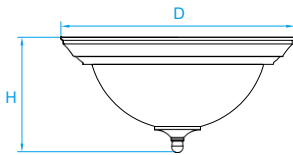

Model No. KLC069
Dimension 11-5/8"D x 5-1/4"H
Lamp (1) medium or GU24 base
18W integral LED 1300 lumens