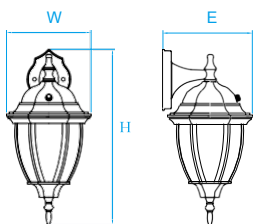

Model No. KLO004
Dimension 8-1/8"W x 16-1/2"H x 8-1/2"E
Lamp (1) medium or GU24 base
16W integral LED 650 lumens