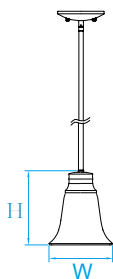

Model No. KLP076
Dimension 5-1/2"W x 6-3/4"H
Lamp (1) medium or GU24 base