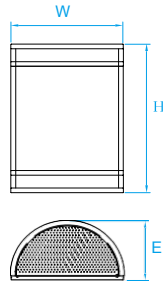

Model No. K LW013

Dimension 16-1/2"W x 9-4/5"H x 4-3/4"E

Lamp (2) medium or GU24 base
 14W integral LED 1150 lumens

Model No. K LW022

Dimension 8-3/4"W x 10-1/4"H x 3-3/4"E

Lamp (2) medium or GU24 base
 14W integral LED 1150 lumens