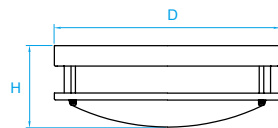

Built-in Emergency Available.

Model No. KLC266
Dimension 11-3/4"D x 5-1/8"H
Lamp 18W integral LED 1400 lumens

Model No. KLC265
Dimension 14-1/2"D x 5-3/4"H
Lamp 25W integral LED 2150 lumens

Model No. KLC263
Dimension 16"D x 6"H
Lamp 30W integral LED 2600 lumens