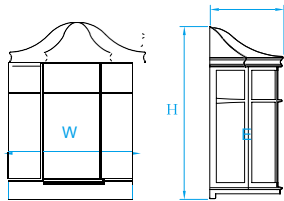

Model No. KLO005
Dimension 7-5/8"W x 9-3/4"H x 4-1/8"E
Lamp (1) medium or GU24 base
14W integral LED 800 lumens