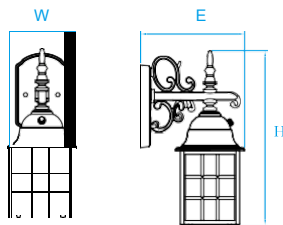

Model No. KLO044
Dimension 6"W x 14-3/4"H x 9"E
Lamp (1) medium or GU24 base
16W integral LED 540 lumens