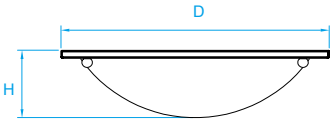

Model No. KLC240
Dimension 16-5/8"D x 4-1/8"H
Lamp 30W integral LED 2600 lumens

Model No. KLC233
Dimension 18-3/8"D x 4-1/8"H
Lamp 37W integral LED 3250 lumens