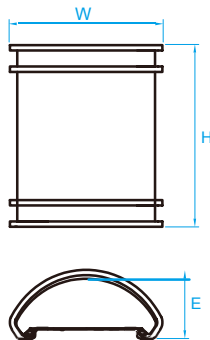

Model No. K LW002
Dimension 9-1/2"W x 10-3/4"H x 3-7/8"E
Lamp (2) medium or GU24 base
25W integral LED 1800 lumens