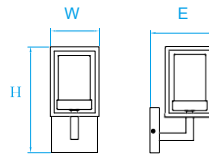

Model No. KLV192
Dimension 5-1/4"W x 11"H x 6-3/4"E
Lamp (1) medium or GU24 base