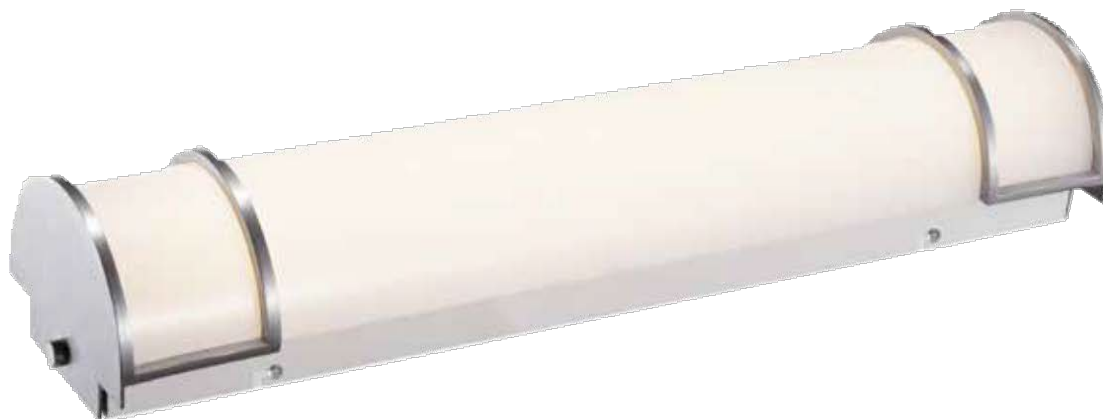

Model No. KLV008
Dimension 24-5/8"L x 5-7/8"H x 4-3/8"E
Lamp 23W integral LED 1750 lumens

Model No. KLV021
Dimension 36-3/4"L x 5-7/8"H x 4-3/8"E
Lamp 34W integral LED 3150 lumens

Model No. KLV022
Dimension 48-1/4"L x 5-7/8"H x 4-3/8"E
Lamp 48W integral LED 4000 lumens