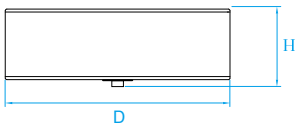

Model No. KLC305
Dimension 12"D x 5"H
Lamp (1) medium or GU24 base
18W integral LED 1200 lumens

Model No. KLC284
Dimension 15-3/8"D x 5-1/4"H
Lamp (2) medium or GU24 base
25W integral LED 1850 lumens

Model No. KLC283
Dimension 18-1/2"D x 5-3/4"H
Lamp (3) medium or GU24 base
37W integral LED 2900 lumens