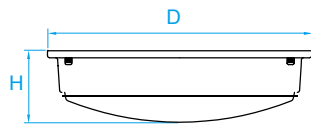

Model No. KLC224
Dimension 14-3/4"D x 4"H
Lamp (2) medium or GU24 base
25W integral LED 1880 lumens

Model No. KLC169
Dimension 16-1/2"D x 4-3/8"H
Lamp (2) medium or GU24 base
30W integral LED 2100 lumens

Model No. KLC246
Dimension 19-1/8"D x 4-1/2"H
Lamp (3) medium or GU24 base
37W integral LED 2650 lumens