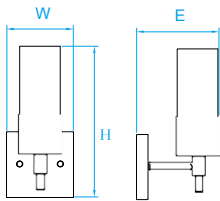

Model No. KLV081
Dimension 4-1/2"W x 11"H x 5-1/2"E
Lamp (1) medium or GU24 base