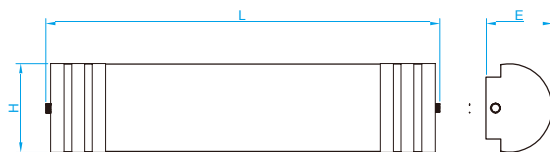

Model No. KLV039
Dimension 36"L x 5-1/4"H x 4"E
Lamp 34W integral LED 3150 lumens

Model No. KLV040
Dimension 48"L x 5-1/4"H x 4"E
Lamp 48W integral LED 4000 lumens