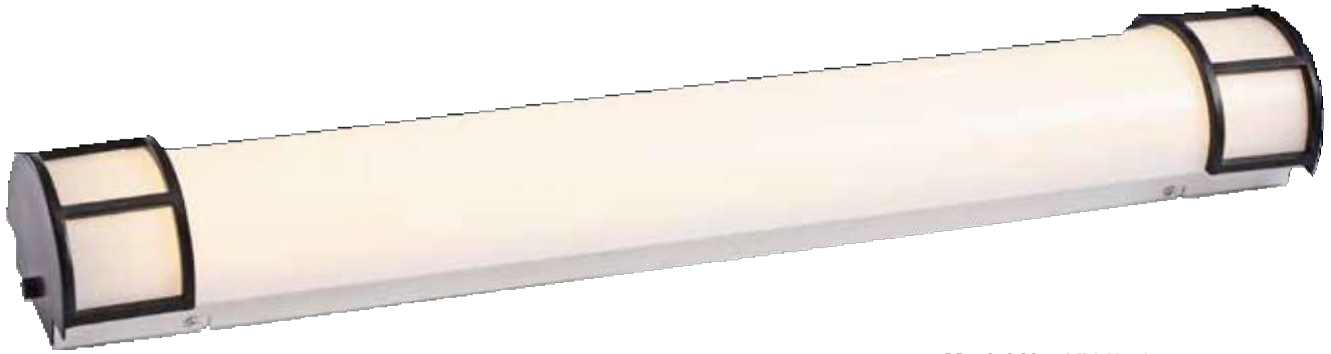

Model No. KLV255
Dimension 48-1/2"L x 5-1/2"H x 4-1/4"E
Lamp 48W integral LED 4000 lumens

Model No. KLV008
Dimension 24-5/8"L x 5-7/8"H x 4-3/8"E
Lamp 23W integral LED 1750 lumens

Model No. KLV021
Dimension 36-3/4"L x 5-7/8"H x 4-3/8"E
Lamp 34W integral LED 3150 lumens

Model No. KLV022
Dimension 48-1/4"L x 5-7/8"H x 4-3/8"E
Lamp 48W integral LED 4000 lumens

Model No. KLV041
Dimension 24-5/8"L x 5-7/8"H x 4-3/8"E
Lamp 23W integral LED 1750 lumens

Model No. KLV042
Dimension 36-3/4"L x 5-7/8"H x 4-3/8"E
Lamp 34W integral LED 3150 lumens