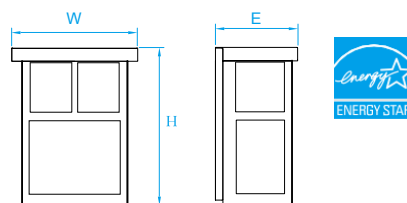

Model No. KLO030
Dimension 6-3/4"W x 9"H x 4-1/2"E
Lamp (1) medium or GU24 base
14W integral LED 950 lumens