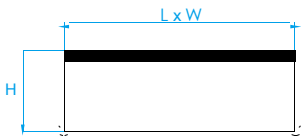

Model No. KLC244
Dimension 13"L x 13"W x 5-1/8"H
Lamp 22W integral LED 1850 lumens

Model No. KLC245
Dimension 16"L x 16"W x 5-3/8"H
Lamp 37W integral LED 2800 lumens