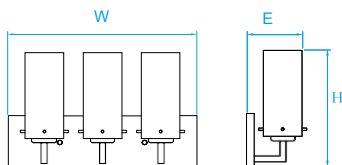

Model No. KLV030
Dimension 18"W x 9-1/2"H x 5"E
Lamp (3) medium or GU24 base