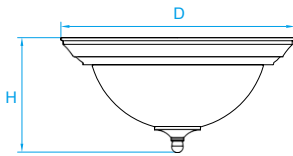

Model No. KLC001
Dimension 13-3/8"D x 6-1/2"H
Lamp (1) medium or GU24 base
18W integral LED 1300 lumens