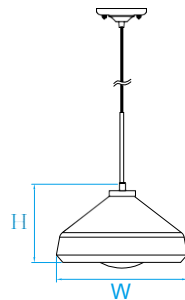

Model No. KLP269
Dimension 13-3/4"W x 7-1/4"H
Lamp 18W integral LED 700 lumens

Pendant