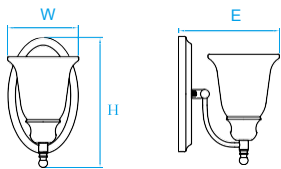

Model No. KLV012
Dimension 6"W x 9-1/2"H x 8-1/2"E
Lamp (1) medium or GU24 base