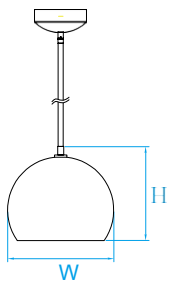

Model No. KLP267
Dimension 9-5/8"W x 8-1/2"H
Lamp (1) medium or GU24 base

Model No. KLP077
Dimension 14"W x 10-3/4"H
Lamp (1) medium or GU24 base