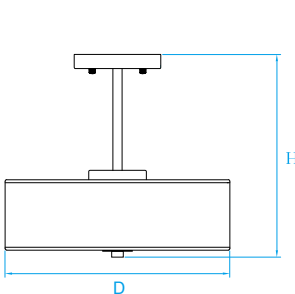

Model No. KLC306
Dimension 15-3/8"D x 12-1/4"H
Lamp (2) medium or GU24 base
25W integral LED 1850 lumens

Model No. KLC307
Dimension 18-1/2"D x 12-3/4"H
Lamp (3) medium or GU24 base
37W integral LED 2900 lumens