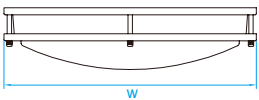

Model No. KLC213
Dimension 28-3/8"L x 14-1/8"W x 4-3/8"H
Lamp 35W integral LED
3620 lumens