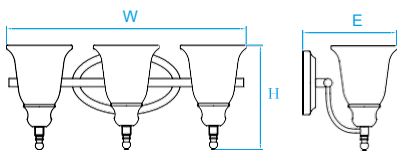

Model No. KLV006
Dimension 24"W x 9-1/2"H x 8-1/2"E
Lamp (3) medium or GU24 base