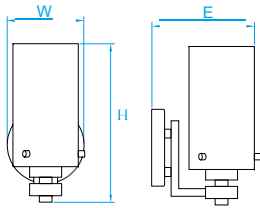

Model No.
KLV121
Dimension 4-3/4"W x 9-1/2"H x 6"E
Lamp (1) medium or GU24 base