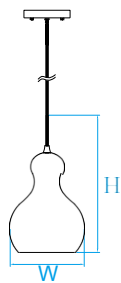

Model No. KLP244
Dimension 10"W x 12-3/4"H
Lamp (1) medium or GU24 base