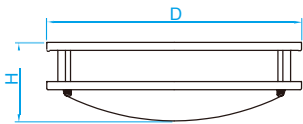

Dr. Ishwar Patel
PhD E.E.

Model No. KLC055
Dimension 10-1/4" D x 3-1/2"H
Lamp (1) medium or GU24 base
 18W integral LED 1340 lumens

Model No. KLC007
Dimension 11-3/4"D x 3-7/8"H
Lamp (1) medium or GU24 base
 18W integral LED 1400 lumens