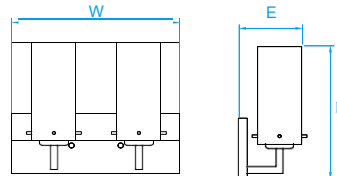

Model No. KLV031
Dimension 12"W x 9-1/2"H x 5"E
Lamp (2) medium or GU24 base