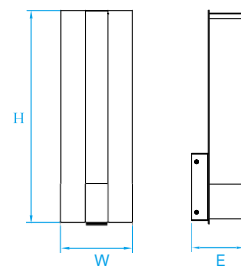

Model No. KLV190
Dimension 5"W x 14-1/2"H x 4"E
Lamp 15W integral LED 800 lumens