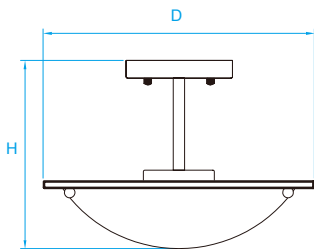

Model No. KLC302
Dimension 15"D x 10-3/4"H
Lamp 25W integral LED 2150 lumens