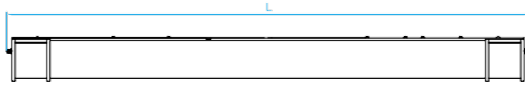

Built-in Emergency Available.

Model No. KLC266
Dimension 11-3/4"D x 5-1/8"H
Lamp 18W integral LED 1400 lumens

Model No. KLC265
Dimension 14-1/2"D x 5-3/4"H
Lamp 25W integral LED 2150 lumens

Model No. KLC263
Dimension 16"D x 6"H
Lamp 30W integral LED 2600 lumens

Model No. KLC267
Dimension 17-3/4"D x 6"H
Lamp 37W integral LED 3250 lumens

Close-to-Ceiling

Model No. KLC019
Dimension 24-1/8"L x 11-1/2"W x 4-3/8"H
Lamp 38W integral LED 2850 lumens

Model No. KLC005
Dimension 48-1/4"L x 11-1/2"W x 4-3/8"H
Lamp 65W integral LED 5200 lumens