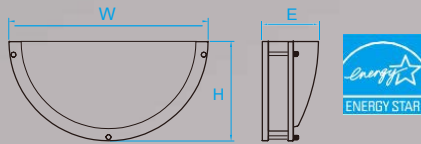

Model No. K LW027
Dimension 16"W x 7-7/8"H x 4-3/8"E
Lamp (2) medium or GU24 base
15W integral LED 1200 lumens