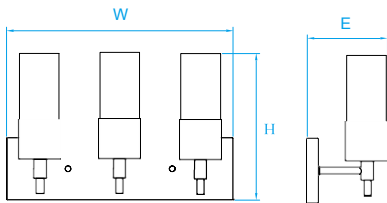

Model No. KLV074
Dimension 24"W x 11"H x 5-1/2"E
Lamp (3) medium or GU24 base