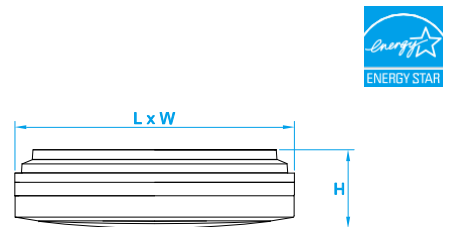

Model No. KLO047
Dimension 11-3/4"L x 11-3/4"W x 3-3/8"H
Lamp (2) medium or GU24 base
23W integral LED 1400 lumens