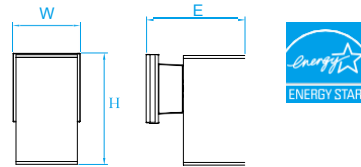

Model No. KLO088
Dimension 4-1/2"W x 8"H x 7-1/4"E
Lamp 9W integral LED 600 lumens