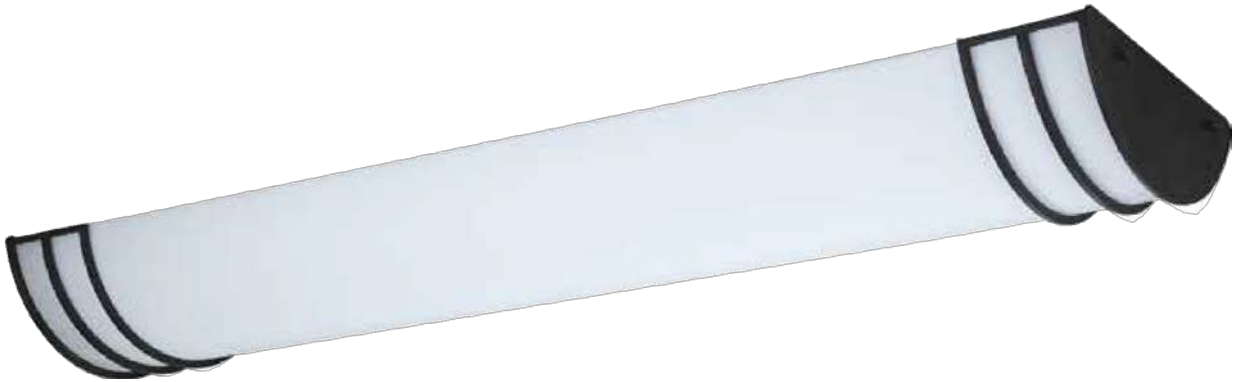

Model No. KLC111
Dimension 48-1/4"L x 11-1/2"W x 4-3/8"H
Lamp 65W integral LED 5200 lumens