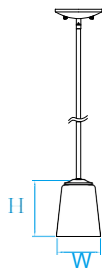

Model No. KLP135
Dimension 4-7/10"W x 9-1/2"H
Lamp (1) medium or GU24 base

Pendant

Model No. KLP181
Dimension 3-1/2"W x 8"H
Lamp (1) medium or GU24 base

Model No. KLP142
Dimension 4"W x 12"H
Lamp (1) medium or GU24 base