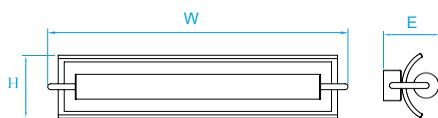

Model No. KLW197
Dimension 23-3/4"W x 5"H x 4-1/2"E
Lamp 18W integral LED 800 lumens