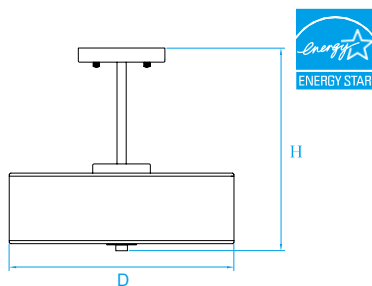

Model No. KLC308
Dimension 17-1/2"D x 12-1/2"H
Lamp (2) medium or GU24 base
25W integral LED 1850 lumens

Model No. KLC309
Dimension 20-3/4"D x 13"H
Lamp (3) medium or GU24 base
37W integral LED 2900 lumens