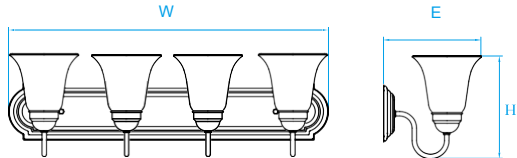

Model No. KLV011
Dimension 36"W x 8-1/2"H x 7"E
Lamp (4) medium or GU24 base