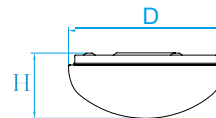

Model No. KLC256
Dimension 11"D x 4-1/2"H
Lamp (1) medium or GU24 base
18W integral LED 1340 lumens

Model No. KLC260
Dimension 14"D x 4-5/8"H
Lamp (2) medium or GU24 base
25W integral LED 2150 lumens

Model No. KLC257
Dimension 18-3/4"D x 4-1/2"H
Lamp (3) medium or GU24 base
37W integral LED 3250 lumens