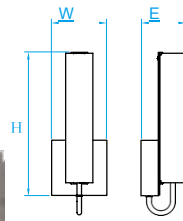

Model No. KLW188
Dimension 4-1/4"W x 12-3/4"H x 3-1/2"E
Lamp 8W integral LED 670 lumens