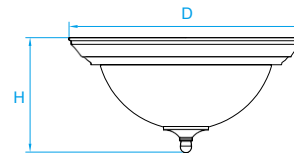

Model No. KLC227
Dimension 15-1/4"D x 6-3/4"H
Lamp (2) medium or GU24 base
25W integral LED 2160 lumens