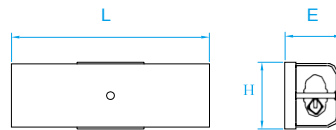

Model No. KLV140
Dimension 26"L x 4-3/4"H x 3-3/8"E
Lamp (3) medium or GU24 base