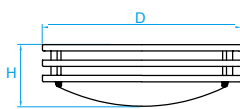

Model No. KLC022
Dimension 14-1/2"D x 4"H
Lamp (2) medium or GU24 base
25W integral LED 2150 lumens

Model No. KLC023
Dimension 17-3/4"D x 4-3/8"H
Lamp (2) medium or GU24 base
37W integral LED 3250 lumens