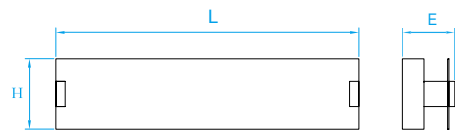

Model No. KLV276
Dimension 19"L x 4-3/4"H x 3-1/2"E
Lamp 24W integral LED 1700 lumens