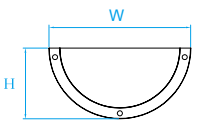

Model No. KLW199
Dimension 16-3/4"W x 8-1/2"H x 4"E
Lamp 15W integral LED 1220 lumens