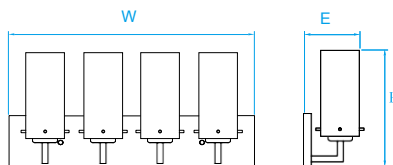

Model No. KLV032
Dimension 24"W x 9-1/2"H x 5"E
Lamp (4) medium or GU24 base