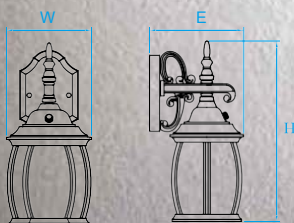

Model No. KLO045
Dimension 6-1/2"W x 14"H x 7-1/8"E
Lamp (1) medium or GU24 base
16W integral LED 580 lumens