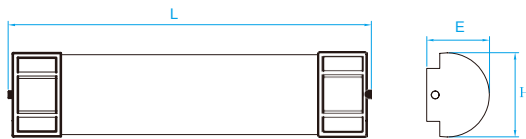

Model No. KLV042
Dimension 36-3/4"L x 5-7/8"H x 4-3/8"E
Lamp 34W integral LED 3150 lumens

Model No. KLV043
Dimension 48-1/4"L x 5-7/8"H x 4-3/8"E
Lamp 48W integral LED 4000 lumens