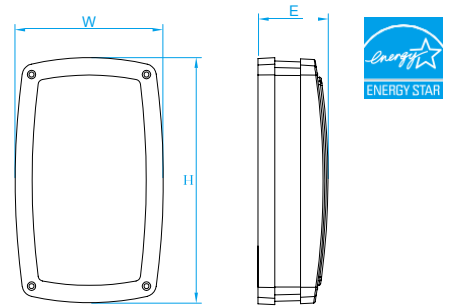

Pendant

Model No. KLO088
Dimension 4-1/2"W x 8"H x 7-1/4"E
Lamp 9W integral LED 600 lumens

Model No. KLO089
Dimension 4-1/2"W x 12"H x 7-1/4"E
Lamp 18W integral LED 1200 lumens

Outdoor

Model No. KLO048
Dimension 12-7/8"D x 3-7/8"H
Lamp (2) medium or GU24 base
22W integral LED 1400 lumens