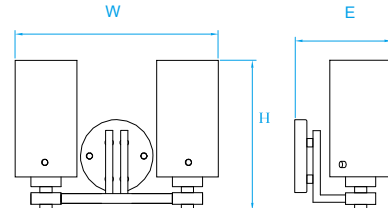

Model No. KLV122
Dimension 12-3/4"W x 9-1/2"H x 6"E
Lamp (2) medium or GU24 base