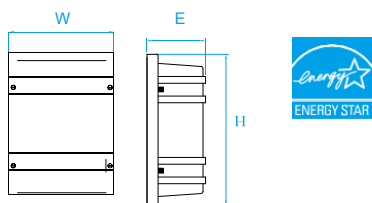

Model No. KLO064
Dimension 10"W x 14"H x 5-3/4"E
Lamp (2) medium or GU24 base
16W integral LED 980 lumens