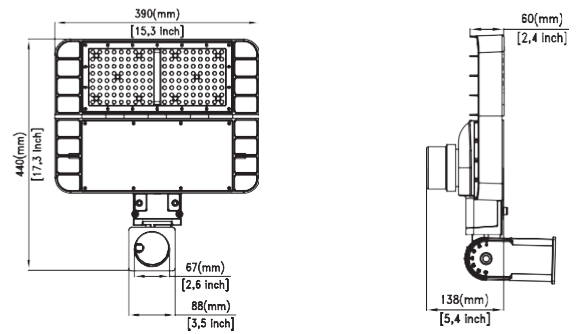

DLC®

Available in Bronze and White
100W (Pictured), 150W, 240W, 300W available

Model No. KLBR100SB

Lamp 100W integral LED 11500 lumens

Accessories

Photocell Options:

Mounting Adaptor Options:

Order Information

KL	BR	Wattage	SB	Color	CCT	Voltage	P/N
BL	PKL	100W	SB	White	40K: 4000K	High voltage (HV)	P: W/ Photocell Socket
		150W		Bronze	50K: 5000K	Regular	N: W/O Photocell Socket
		200W					
		240W					
		300W					
KL	BR						

PARKING LOT