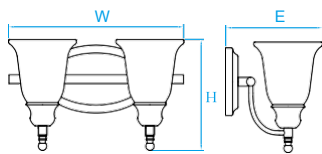

Model No. KLV005
Dimension 18"W x 9-1/2"H x 8-1/2"E
Lamp (2) medium or GU24 base