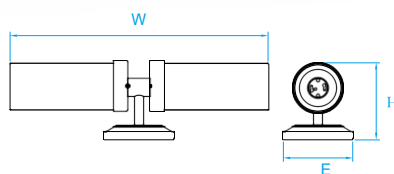

Model No. KLV054
Dimension 20"W x 4-3/4"H x 4-1/2"E
Lamp (2) medium or GU24 base