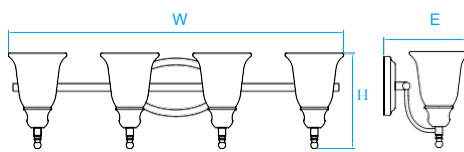

Model No. KLV007
Dimension 36"W x 9-1/2"H x 8-1/2"E
Lamp (4) medium or GU24 base