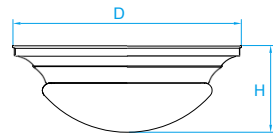

Model No. KLC002
Dimension 14-3/8"D x 5-1/2"H
Lamp (2) medium or GU24 base
18W integral LED 1300 lumens