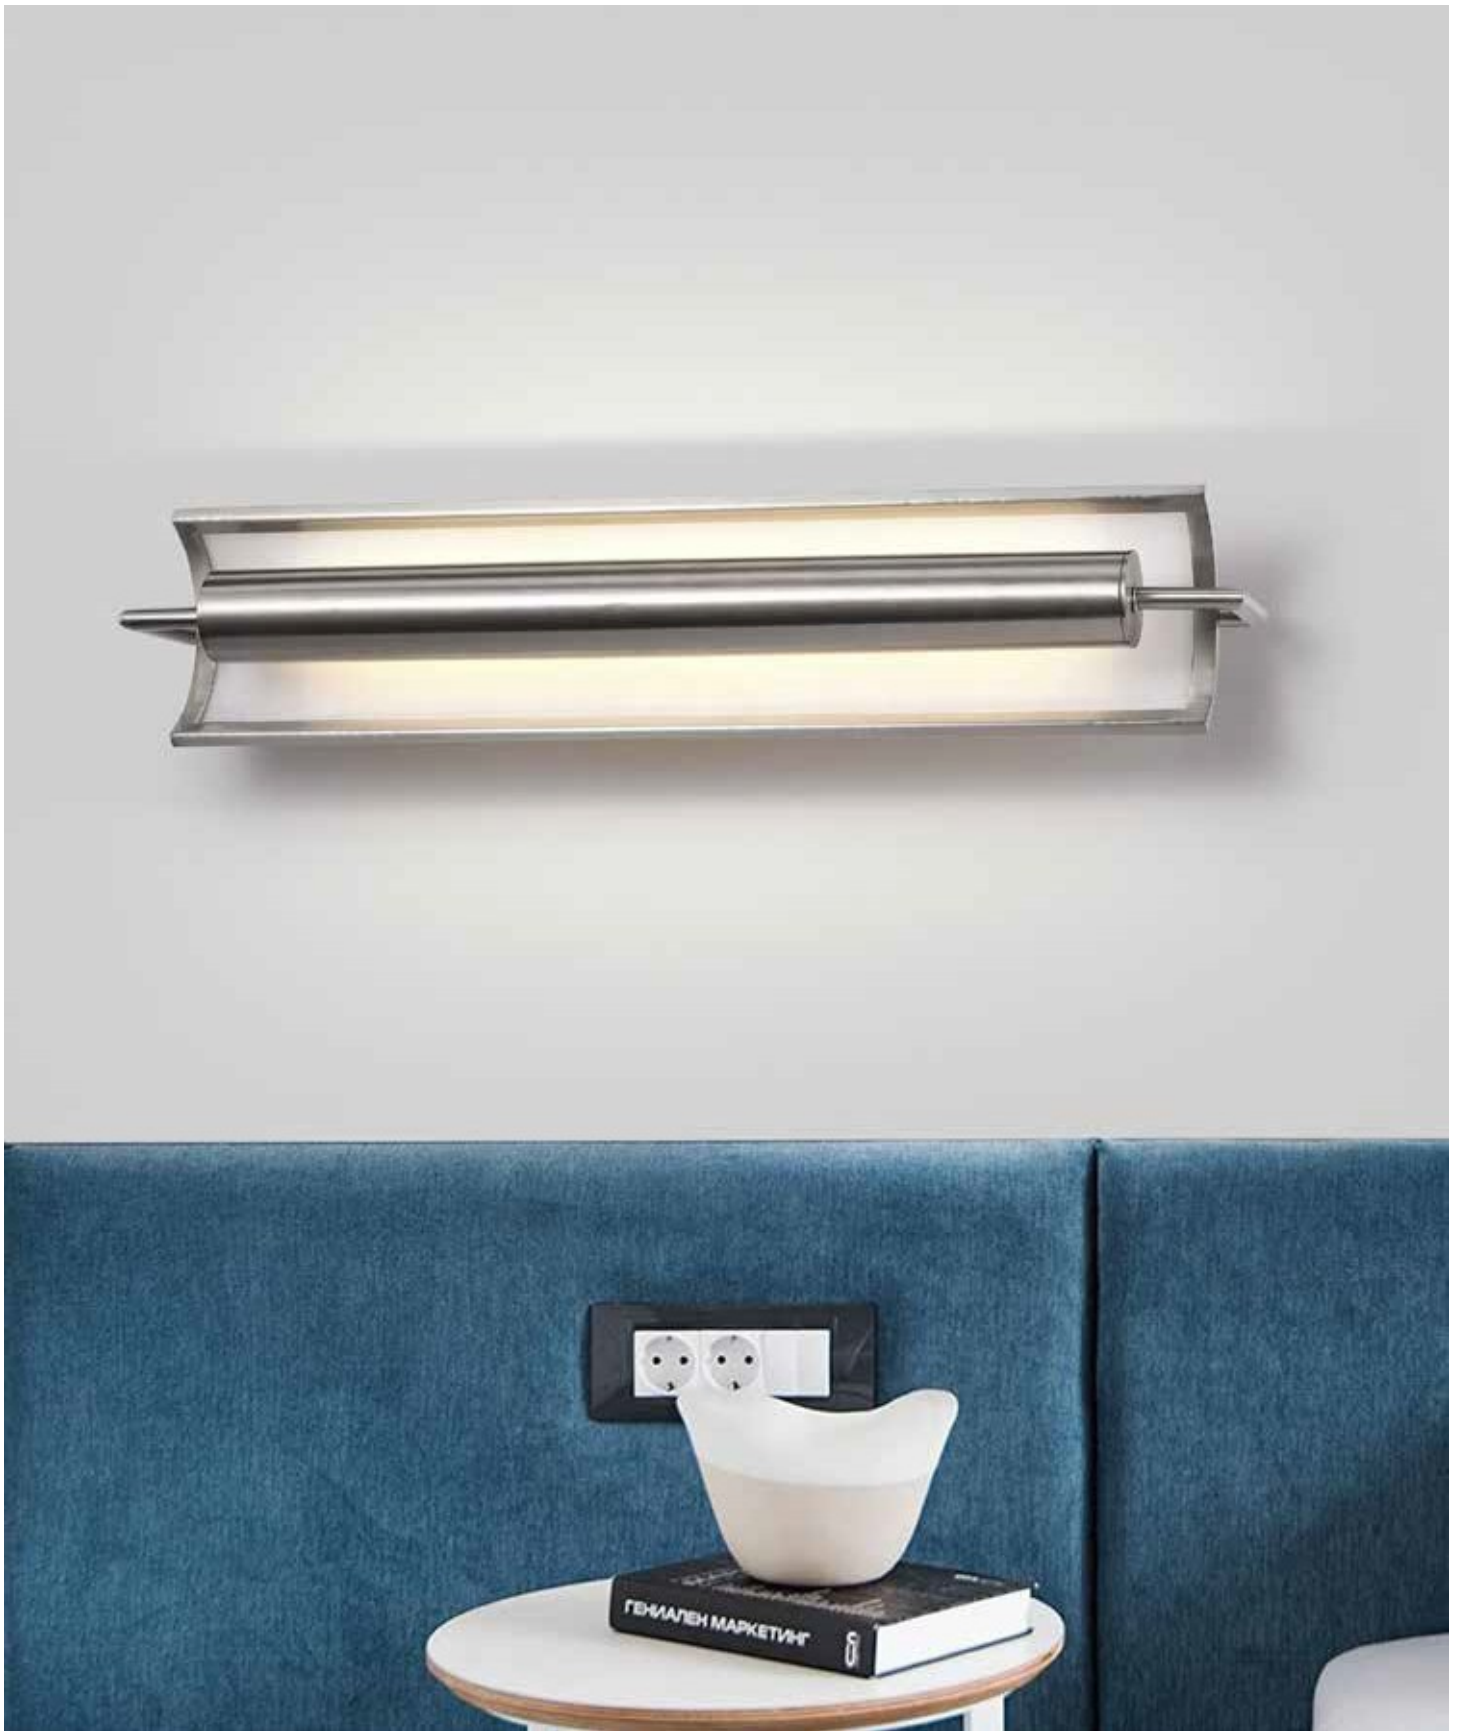

Model No. KLW197
Dimension 23-3/4"W x 5"H x 4-1/2"E
Lamp 18W integral LED 800 lumens