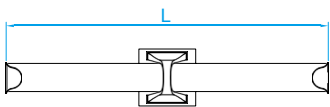

Model No. KLV269
Dimension 24-3/4"L x 4-3/4"H x 3-3/4"E
Lamp 19W integral LED 1400 lumens

Model No. KLV270
Dimension 36-3/4"L x 4-3/4"H x 3-3/4"E
Lamp 23W integral LED 2000 lumens

Model No. KLV271
Dimension 48-1/2"L x 4-3/4"H x 3-3/4"E
Lamp 38W integral LED 3300 lumens