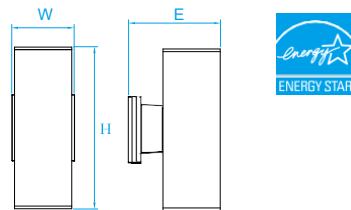

Model No. KLO089
Dimension 4-1/2"W x 12"H x 7-1/4"E
Lamp 18W integral LED 1200 lumens