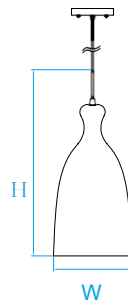

Model No. KLP245
Dimension 10-3/8"W x 20-5/8"H
Lamp (1) medium or GU24 base