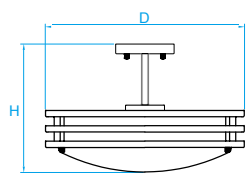

Model No. KLC139
Dimension 14-1/2"D x 11"H
Lamp (2) medium or GU24 base
25W integral LED 2150 lumens

Model No. KLC136
Dimension 17-3/4"D x 11-1/2"H
Lamp (2) medium or GU24 base
37W integral LED 3250 lumens