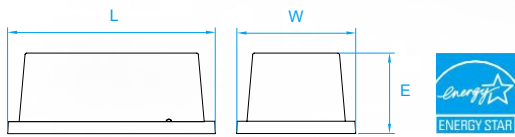

Model No. KLO013
Dimension 10-1/2"L x 6"W x 4-1/4"E
Lamp (1) medium or GU24 base
14W integral LED 1300 lumens