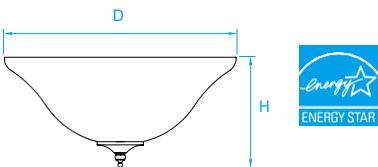

Model No. KLC014
Dimension 13"D x 6-1/8"H
Lamp (2) medium or GU24 base
18W integral LED 1300 lumens