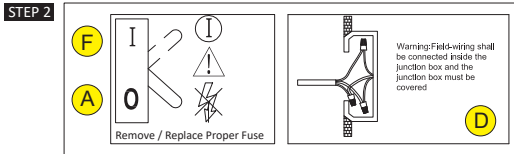

Installation Manual

VANITY MIRROR LIGHT (KL-VMLHHWW)

Installation must be done by a licensed electrician.

Suitable for use indoor only

Mirror Support Bracket

Bracket Interlock

Item Code	Wattage	Mirror Size (HxWxD mm)	Frosted Border (mm)	Packing	
				Qty / Ctn (PCS)	Carton Size (cm)
KL-VML0202	40W	750 x 750x 70	50	1	81x81x11
KL-VML0203	50W	750 x 1065 x 70	50	1	81x113x11
KL-VML0204	56W	750 x 1370 x 70	50	1	81x143.5x11
KL-VML0302	50W	1065 x 750 x 70	50	1	113x81x11
KL-VML0303	60W	1065 x 1065 x 70	60	1	113x113x11
KL-VML0304	66W	1065 x 1370 x 70	60	1	113x143.5x11
KL-VML0402	56W	1370 x 750 x 70	50	1	143.5x81x11
KL-VML0403	66W	1370 x 1065 x 70	60	1	143.5x113x11
KL-VML0404	72W	1370 x 1370 x 70	60	1	143.5x143.5x11

☞ The mirror style and / or size may differ from what you have actually purchased. All our illuminated mirrors are installed and maintained in the same way as illustrated.