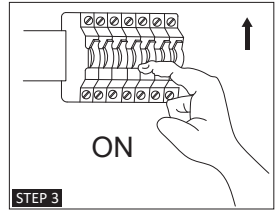

Installation Manual

VANITY MIRROR LIGHT (KL-VMLHHWW)

Installation must be done by a licensed electrician.

Suitable for use indoor only

Mirror Support Bracket

Bracket Interlock

Item Code	Wattage	Mirror Size (HxWxD mm)	Frosted Border (mm)	Packing	
				Qty / Ctn (PCS)	Carton Size (cm)
KL-VML0202	40W	750 x 750x 70	50	1	81x81x11
KL-VML0203	50W	750 x 1065 x 70	50	1	81x113x11
KL-VML0204	56W	750 x 1370 x 70	50	1	81x143.5x11
KL-VML0302	50W	1065 x 750 x 70	50	1	113x81x11
KL-VML0303	60W	1065 x 1065 x 70	60	1	113x113x11
KL-VML0304	66W	1065 x 1370 x 70	60	1	113x143.5x11
KL-VML0402	56W	1370 x 750 x 70	50	1	143.5x81x11
KL-VML0403	66W	1370 x 1065 x 70	60	1	143.5x113x11
KL-VML0404	72W	1370 x 1370 x 70	60	1	143.5x143.5x11