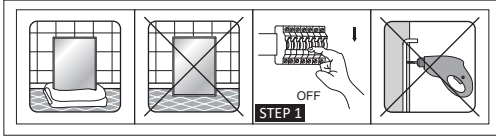

Installation Manual

VANITY MIRROR LIGHT (KL-VMLHHWW)

Installation must be done by a licensed electrician.

Suitable for use indoor only

Mirror Support Bracket

Bracket Interlock

Item Code	Wattage	Mirror Size (HxWxD mm)	Frosted Border (mm)	Packing	
				Qty / Ctn (PCS)	Carton Size (cm)
KL-VML0202	40W	750 x 750x 70	50	1	81x81x11
KL-VML0203	50W	750 x 1065 x 70	50	1	81x113x11
KL-VML0204	56W	750 x 1370 x 70	50	1	81x143.5x11
KL-VML0302	50W	1065 x 750 x 70	50	1	113x81x11
KL-VML0303	60W	1065 x 1065 x 70	60	1	113x113x11
KL-VML0304	66W	1065 x 1370 x 70	60	1	113x143.5x11
KL-VML0402	56W	1370 x 750 x 70	50	1	143.5x81x11
KL-VML0403	66W	1370 x 1065 x 70	60	1	143.5x113x11
KL-VML0404	72W	1370 x 1370 x 70	60	1	143.5x143.5x11

☞ The mirror style and / or size may differ from what you have actually purchased. All our illuminated mirrors are installed and maintained in the same way as illustrated.