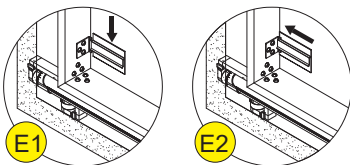

Installation Manual

VANITY MIRROR LIGHT (KL-VMLHHWW)

Installation must be done by a licensed electrician.

Suitable for use indoor only

Mirror Support Bracket

Bracket Interlock

Item Code	Wattage	Mirror Size (HxWxD mm)	Frosted Border (mm)	Packing	
				Qty / Ctn (PCS)	Carton Size (cm)
KL-VML0202	40W	750 x 750x 70	50	1	81x81x11
KL-VML0203	50W	750 x 1065 x 70	50	1	81x113x11
KL-VML0204	56W	750 x 1370 x 70	50	1	81x143.5x11
KL-VML0302	50W	1065 x 750 x 70	50	1	113x81x11
KL-VML0303	60W	1065 x 1065 x 70	60	1	113x113x11
KL-VML0304	66W	1065 x 1370 x 70	60	1	113x143.5x11
KL-VML0402	56W	1370 x 750 x 70	50	1	143.5x81x11
KL-VML0403	66W	1370 x 1065 x 70	60	1	143.5x113x11
KL-VML0404	72W	1370 x 1370 x 70	60	1	143.5x143.5x11