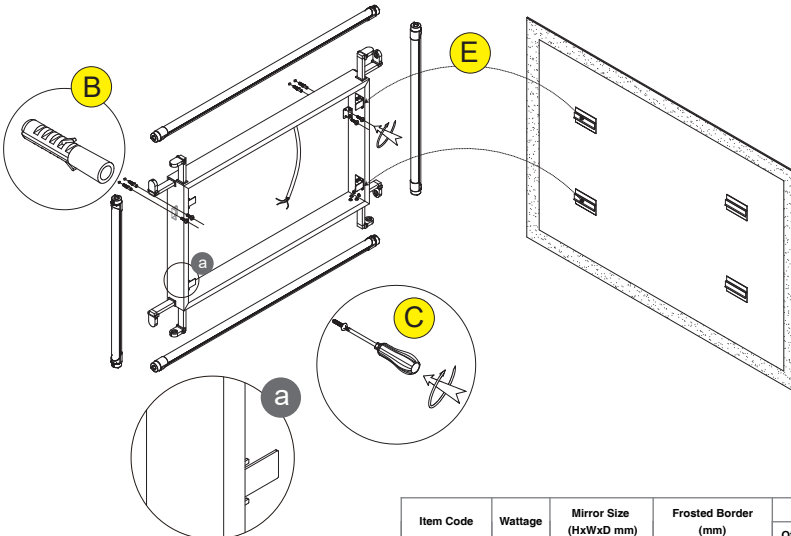

Installation Manual

VANITY MIRROR LIGHT (KL-VMLHHWW)

Installation must be done by a licensed electrician.

Suitable for use indoor only

Mirror Support Bracket

Bracket Interlock

Item Code	Wattage	Mirror Size (HxWxD mm)	Frosted Border (mm)	Packing	
				Qty / Ctn (PCS)	Carton Size (cm)
KL-VML0202	40W	750 x 750x 70	50	1	81x81x11
KL-VML0203	50W	750 x 1065 x 70	50	1	81x113x11
KL-VML0204	56W	750 x 1370 x 70	50	1	81x143.5x11
KL-VML0302	50W	1065 x 750 x 70	50	1	113x81x11
KL-VML0303	60W	1065 x 1065 x 70	60	1	113x113x11
KL-VML0304	66W	1065 x 1370 x 70	60	1	113x143.5x11
KL-VML0402	56W	1370 x 750 x 70	50	1	143.5x81x11
KL-VML0403	66W	1370 x 1065 x 70	60	1	143.5x113x11
KL-VML0404	72W	1370 x 1370 x 70	60	1	143.5x143.5x11

☞ The mirror style and / or size may differ from what you have actually purchased. All our illuminated mirrors are installed and maintained in the same way as illustrated.