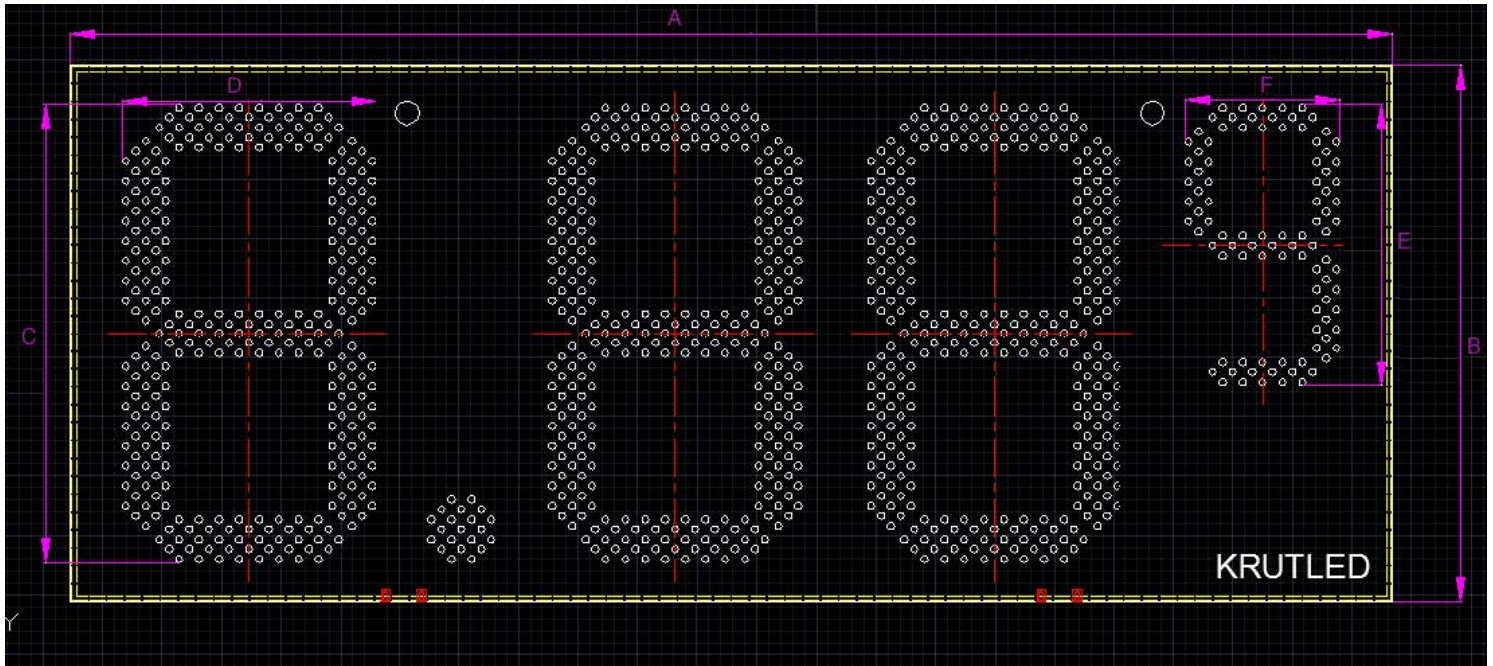

LED DIGITAL PRICE SIGN

INTENSITY (GREEN)
UP TO 20,256 cd

5-YEAR WARRANTY

KRUT-LED SIGNS

EASY TO INSTALL! * EASY TO USE! * ACCESS VIA: INCLUDED REMOTE *
ENERGY EFFICIENT! * LED LIFESPAN >100,000 HOURS

IP65 WATER PROOF - UL STANDARD CERTIFICATION - BRIGHTEST DISPLAYS

	Model No.:	KLGPSXX XX"					Refer to ordering information below
	Working Voltage	85-265VAC-50/60Hz ;					
	Housing Material:	Cold rolled steel					
	LED Life Span:	>100,000 Hours.					
	Certificates:	CE, IP65, UL, ETL					
	Warranty Time:	5 years					
	Viewing angle	30 degree (L/R/U/D)					
	Technical specs	LED Quantity	Red		Green/White		Net Weight (per face)
			Max Watt	Min. Intensity	Max Watt	Min. Intensity	
	12"	534	33.2 W	2670 cd	48 W	4272 cd	27 lb
16"	1041	60.5 W	5205 cd	87.4 W	8328 cd	45 lb	
18"	1146	66.2 W	5730 cd	97.4 W	9168 cd	54 lb	
20"	1164	66.2 W	5820 cd	95.8 W	9312 cd	67 lb	
24"	1959	113.4 W	9795 cd	159.6 W	15672 cd	95 lb	
32"	2532	143.6 W	12660 cd	208 W	20256 cd	155 lb	

Sign measurements (referring to image on page 1) - dimensions in inches

	Sign outer dimensions		Main Digit		Small Digit	
	Width (A)	Height (B)	Width (C)	Height (D)	Width (E)	Height (F)
12"	33 5/8	14 3/8	6 3/8	11 7/8	3 1/2	6 5/16
16"	43 3/4	17 3/4	8 3/8	15 3/16	5 1/2	9 3/8
18"	47 1/8	20 1/2	9 3/4	17 7/8	5 1/8	9 3/8
20"	51 1/8	22 3/4	10 3/4	19 5/8	5 3/4	10 5/8
24"	60 3/16	28 1/8	13 3/4	25	6 3/8	11 7/8
32"	78 7/8	35 5/8	17 5/8	32 7/16	8 3/8	15 3/16

KL - GPS - WH - 12"
RD - 16"
GN - 18"
 - 20"
 - 24"
 - 32"

KL - GPS - -