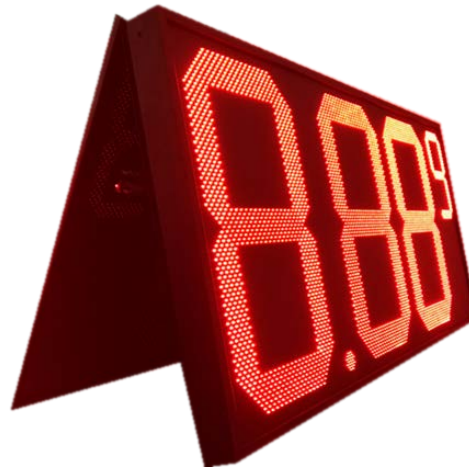

LED DIGITAL PRICE SIGN

INTENSITY (GREEN)
UP TO 20,256 cd

5-YEAR WARRANTY

KRUT-LED SIGNS

EASY TO INSTALL! * EASY TO USE! * ACCESS VIA: INCLUDED REMOTE *
ENERGY EFFICIENT! * LED LIFESPAN >100,000 HOURS

IP65 WATER PROOF - UL STANDARD CERTIFICATION - BRIGHTEST DISPLAYS

	Model No.:	KLGPSXX XX"					Refer to ordering information below
	Working Voltage	85-265VAC-50/60Hz ;					
	Housing Material:	Cold rolled steel					
	LED Life Span:	>100,000 Hours.					
	Certificates:	CE, IP65, UL, ETL					
	Warranty Time:	5 years					
	Viewing angle	30 degree (L/R/U/D)					
	Technical specs	LED Quantity	Red		Green/White		Net Weight (per face)
			Max Watt	Min. Intensity	Max Watt	Min. Intensity	
	12"	534	33.2 W	2670 cd	48 W	4272 cd	27 lb
16"	1041	60.5 W	5205 cd	87.4 W	8328 cd	45 lb	
18"	1146	66.2 W	5730 cd	97.4 W	9168 cd	54 lb	
20"	1164	66.2 W	5820 cd	95.8 W	9312 cd	67 lb	
24"	1959	113.4 W	9795 cd	159.6 W	15672 cd	95 lb	
32"	2532	143.6 W	12660 cd	208 W	20256 cd	155 lb	