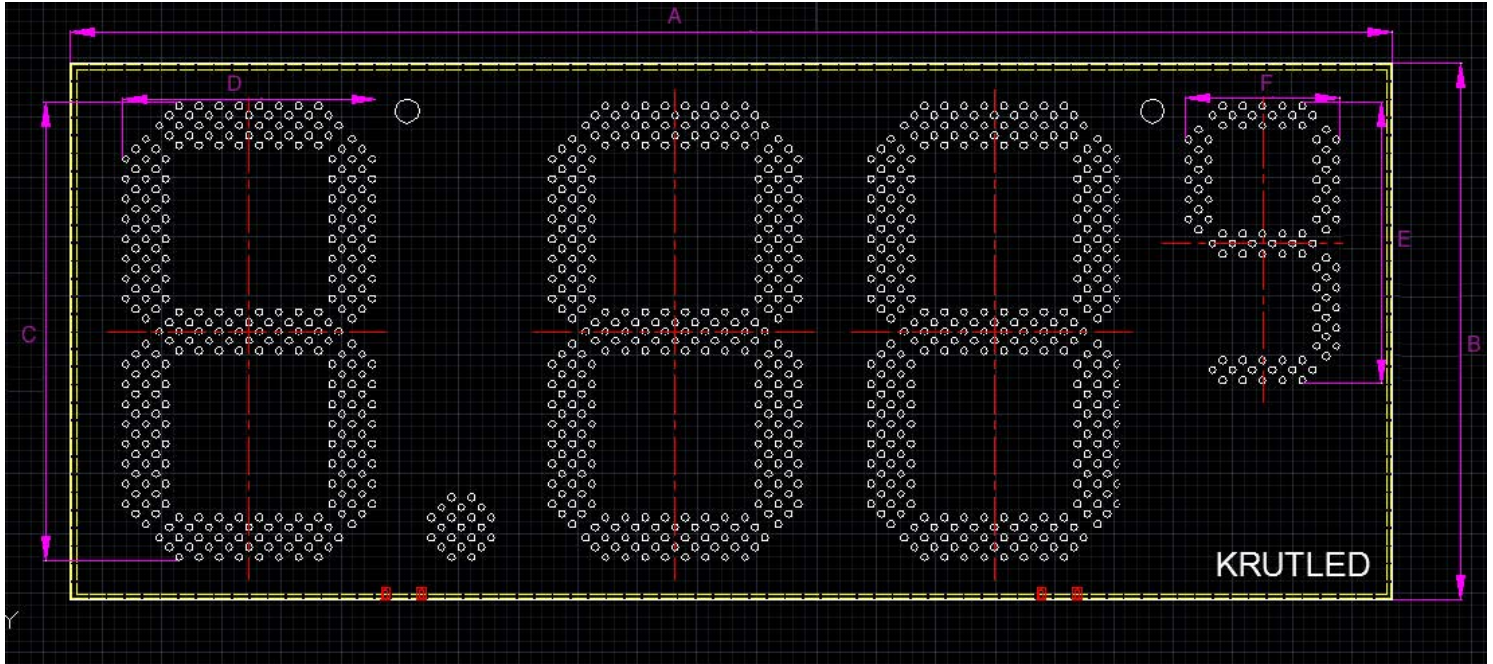

LED DIGITAL PRICE SIGN

INTENSITY (GREEN)
UP TO 20,256 cd

5-YEAR WARRANTY