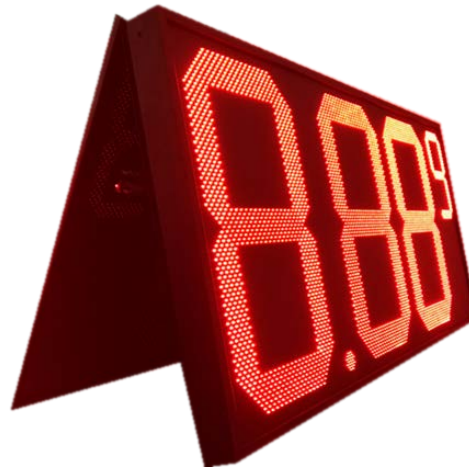

LED DIGITAL PRICE SIGN

INTENSITY (GREEN)
UP TO 20,256 cd

5-YEAR WARRANTY

KRUT-LED SIGNS

**EASY TO INSTALL! * EASY TO USE! * ACCESS VIA: INCLUDED REMOTE *
ENERGY EFFICIENT! * LED LIFESPAN
>100,000 HOURS**

IP65 WATER PROOF - UL STANDARD CERTIFICATION - BRIGHTEST DISPLAYS

	Model No.:	KLGPSXX XX"					Refer to ordering information below
	Working Voltage	85-265VAC-50/60Hz ;					
	Housing Material:	Cold rolled steel					
	LED Life Span:	>100,000 Hours.					
	Certificates:	CE, IP65, UL, ETL					
	Warranty Time:	5 years					
	Viewing angle	30 degree (L/R/U/D)					
	Technical specs	LED Quantity	Red		Green/White		Net Weight (per face)
			Max Watt	Min. Intensity	Max Watt	Min. Intensity	
	12"	534	33.2 W	2670 cd	48 W	4272 cd	27 lb
16"	1041	60.5 W	5205 cd	87.4 W	8328 cd	45 lb	
18"	1146	66.2 W	5730 cd	97.4 W	9168 cd	54 lb	
20"	1164	66.2 W	5820 cd	95.8 W	9312 cd	67 lb	
24"	1959	113.4 W	9795 cd	159.6 W	15672 cd	95 lb	
32"	2532	143.6 W	12660 cd	208 W	20256 cd	155 lb	