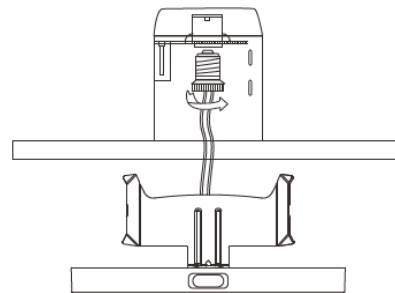

4" Retrofit