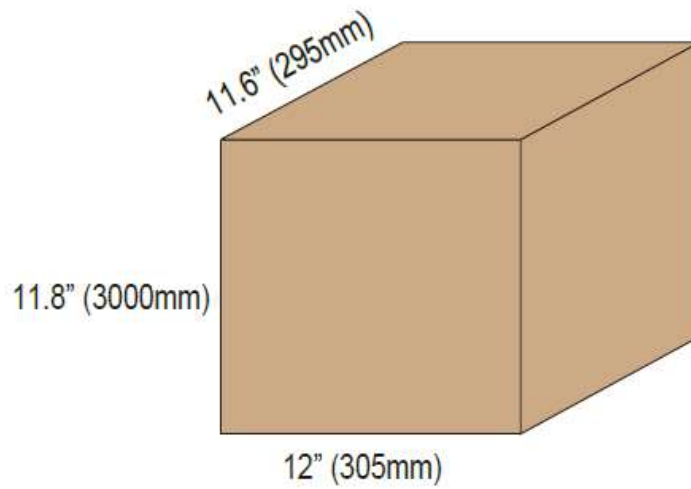

### Dimensions

## Packaging Information

60pcs/CTN Dimension: 12"L x 11.6"W x 11.8"H (305mmx295mmx300mm)