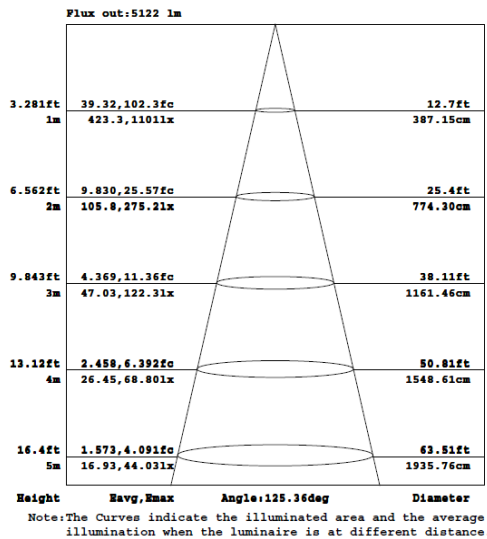

KLSN55CPXX-LYRA1

Order Information

KL - SN - WATT - CP - CCT - LYRA1

KL - SN - 55 - CP - 4K
 4K5
 5K

KL - SN - 55 - CP - [] - []

Package

Lamp Net Weight: 2.0 KG / PC

	Size	Qty / Carton	Gross Weight / Carton
Inner box	280x270x175 MM	1 PC	2.4 KG
Outer box	560x370x300 MM	4 PCS	10.6 KG

Lux Chart

Photometrics

LUMINOUS INTENSITY DISTRIBUTION DIAGRAM