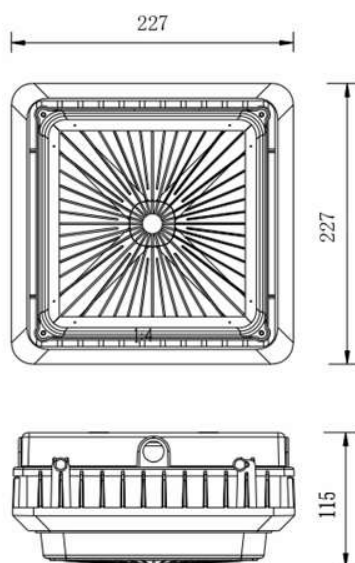

Dimensions

Operating conditions

Operating temperatures:

-20°C TO 45°C

Operating Humidity:

20%-90% RH

Storage Temperature

-30°C TO 80°C

Storage Humidity:

10%- 95% RH

Application:

Outdoor

Others

Warranty time: 5 years

Notice for Users

- Please turn off power before install or change assembly parts.
- The input voltage and lamps should be matched, after connecting the power line, Please make sure the wiring section is insulated.
- No-professionals, must not install and disassemble the lamps.