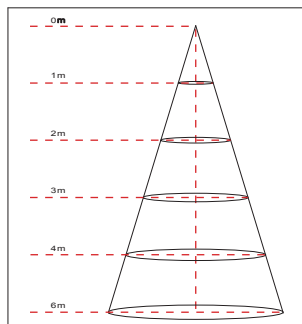

## Lux Chart/Photometrics

Height	Average Lux (lx)	Light range (dia.)
1M	595.6	215.07cm
2M	148.9	430.13cm
3M	66.2	645.2cm
4M	37.2	860.26cm
6M	23.8	1075.33cm