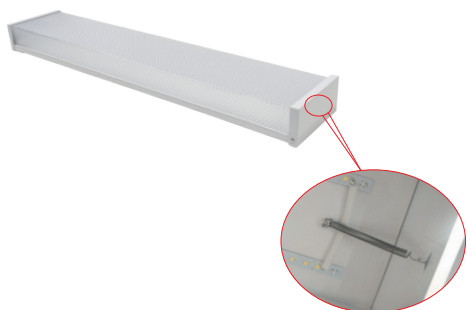

Spring Design