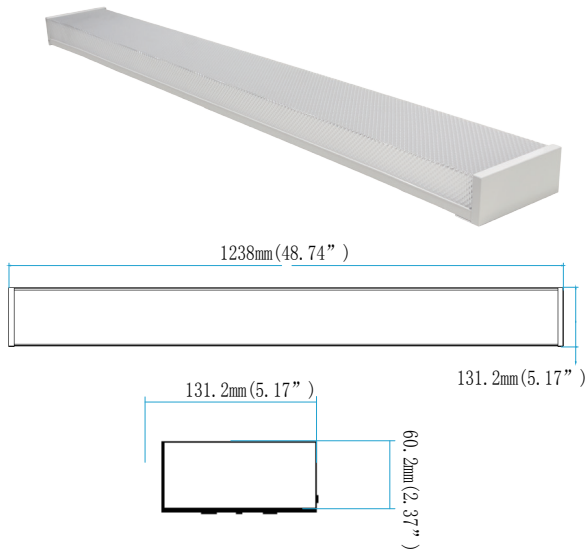

4FT LED Prismatic lens Wraparound

Product photos & Advantages

Technical Characteristics

KLPWA-4FT40W-XX

Driver Info

Type:	Constant Current
120V:	Yes
277V:	Yes
480V:	N/A
Watts:	40W

LED Info

Color Temp:	4000K, 5000K
Color Accuracy:	80CRI
L70 Lifespan:	50000
Lumens:	4200LM
Efficacy:	105LM/W

Suitable for damp location and operation in ambient not exceeding 40 °C(104 F)
Meets the general and decoration lighting environment such as:Office light, Restaurants,Hotels,Subway Stations,School and Hospital.Hallway and lobbies, Meeting rooms.

Color: White
Weight: 1.66kg (3.67 lbs)

Technical Specifications

Listings

ETL Listing:

Suitable for damp location.
ETL code: 4007551

IESNA LM-79 & IESNA LM-80 Testing:

This product has been tested by an independent laboratory in accordance with IESNA LM-79 and 80, and have received the Department of Energy" Lighting Facts" label.

LED Characteristics

Lifespan:

50,000-hour LED lifespan based on IES LM-80 results and TM-21 calculations.

LEDs:

Long-life,high-efficiency SMD2835, patent free.

Color Uniformity

CCT(Correlated Color Temperature) follows the guidelines of the American National Standard for Specifications for the Chromaticity of Solid State Lighting(SSL) Products, ANSI C78.377-2015.

IP Rating:

Damp location

Finish:

Our environmentally friendly polyester powder coatings are formulated for high-durability and long-lasting color, and contain no VOC or toxic heavy metals.

Green Technology:

Mercury and UV free RoHS compliant components
Polyester powder coat finish formulated without the use of VOC or toxic heavy metals.

Electrical

Driver:

Constant Current, Class 2, 100-277Vac,50/60HZ,

THD:

<20%

Power Factor:

>0.9

Construction

Temperature:

-4°F~+104°F (-20°C~40°C)

Housing:

Die formed painted steel

Lens:

Prismatic PC Cover

Mounting:

Surface mount

Warranty

5 Yr Limited Warranty:

Fixture operation and paint finish are covered for a period of 5 years.

Order Information

KL	PWA	SIZE	WATT	CCT			
		4FT	40W	40K: 4000K 50K: 5000K			

KL	PWA	4FT	40W	4000K / 5000K