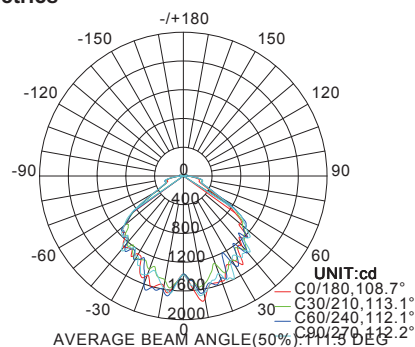

Photometrics