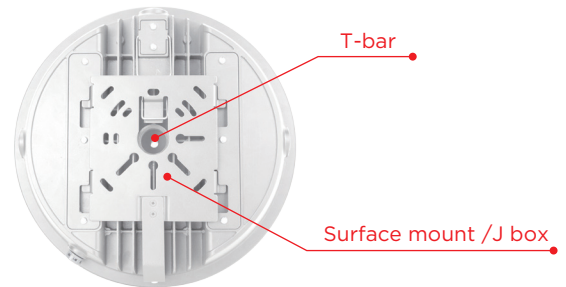

KLBR40W277C5K

Luminaire Installation Pattern

General Canopy

Bravoled Canopy

Mounting

Packaging Information

1pcs/CTN G.W.:4.3 kg Dimension: 25"L x 12.7"H x 15"W (635mmx323mmx382mm)