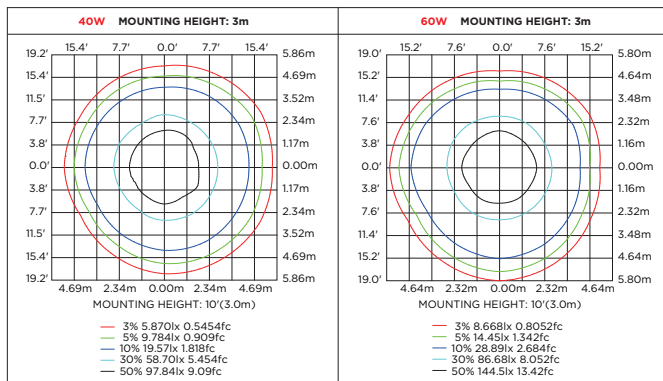

Physical

Dimension: **φ11.4"x3.13"**(φ290x79.5mm), Weight: **9.6 lbs(4.3Kg)**;

Operation Condition

Operating Temperature: **-4 °F ~ +104 °F (-20 °C -40 °C)**, Humidity: **≤95%**;

Certificate

Certification: **ETL/cETL, DLC4.2**, Environment: **Suitable for Wet Location**, Material: **Rohs compliant**.

Order Information

KLBR	—	Wattage	—	Voltage	—	CCT
KLBR	—	40W	—	277V: 100-277Vac	—	30K: 3000K 40K: 4000K 50K: 5000K
KLBR	—	40W	—	277V	—	

Photometrics

KLBR40W277C5K

Luminaire Installation Pattern

General Canopy

Bravoled Canopy

Mounting

Packaging Information

1pcs/CTN G.W.:4.3 kg Dimension: 25"L x 12.7"H x 15"W (635mmx323mmx382mm)