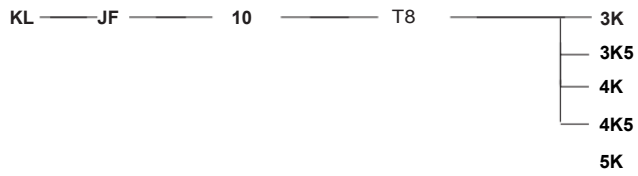

Operating conditions:

Environmental Temperature	-10~30°C
Light On	8 Hours/day
Life Time	50000 Hours

KLJF10T8XX2F

Order Information

PACKAGE

Outer Carton : 1260x220x250 mm

Quantity : 30pcs/ CTN